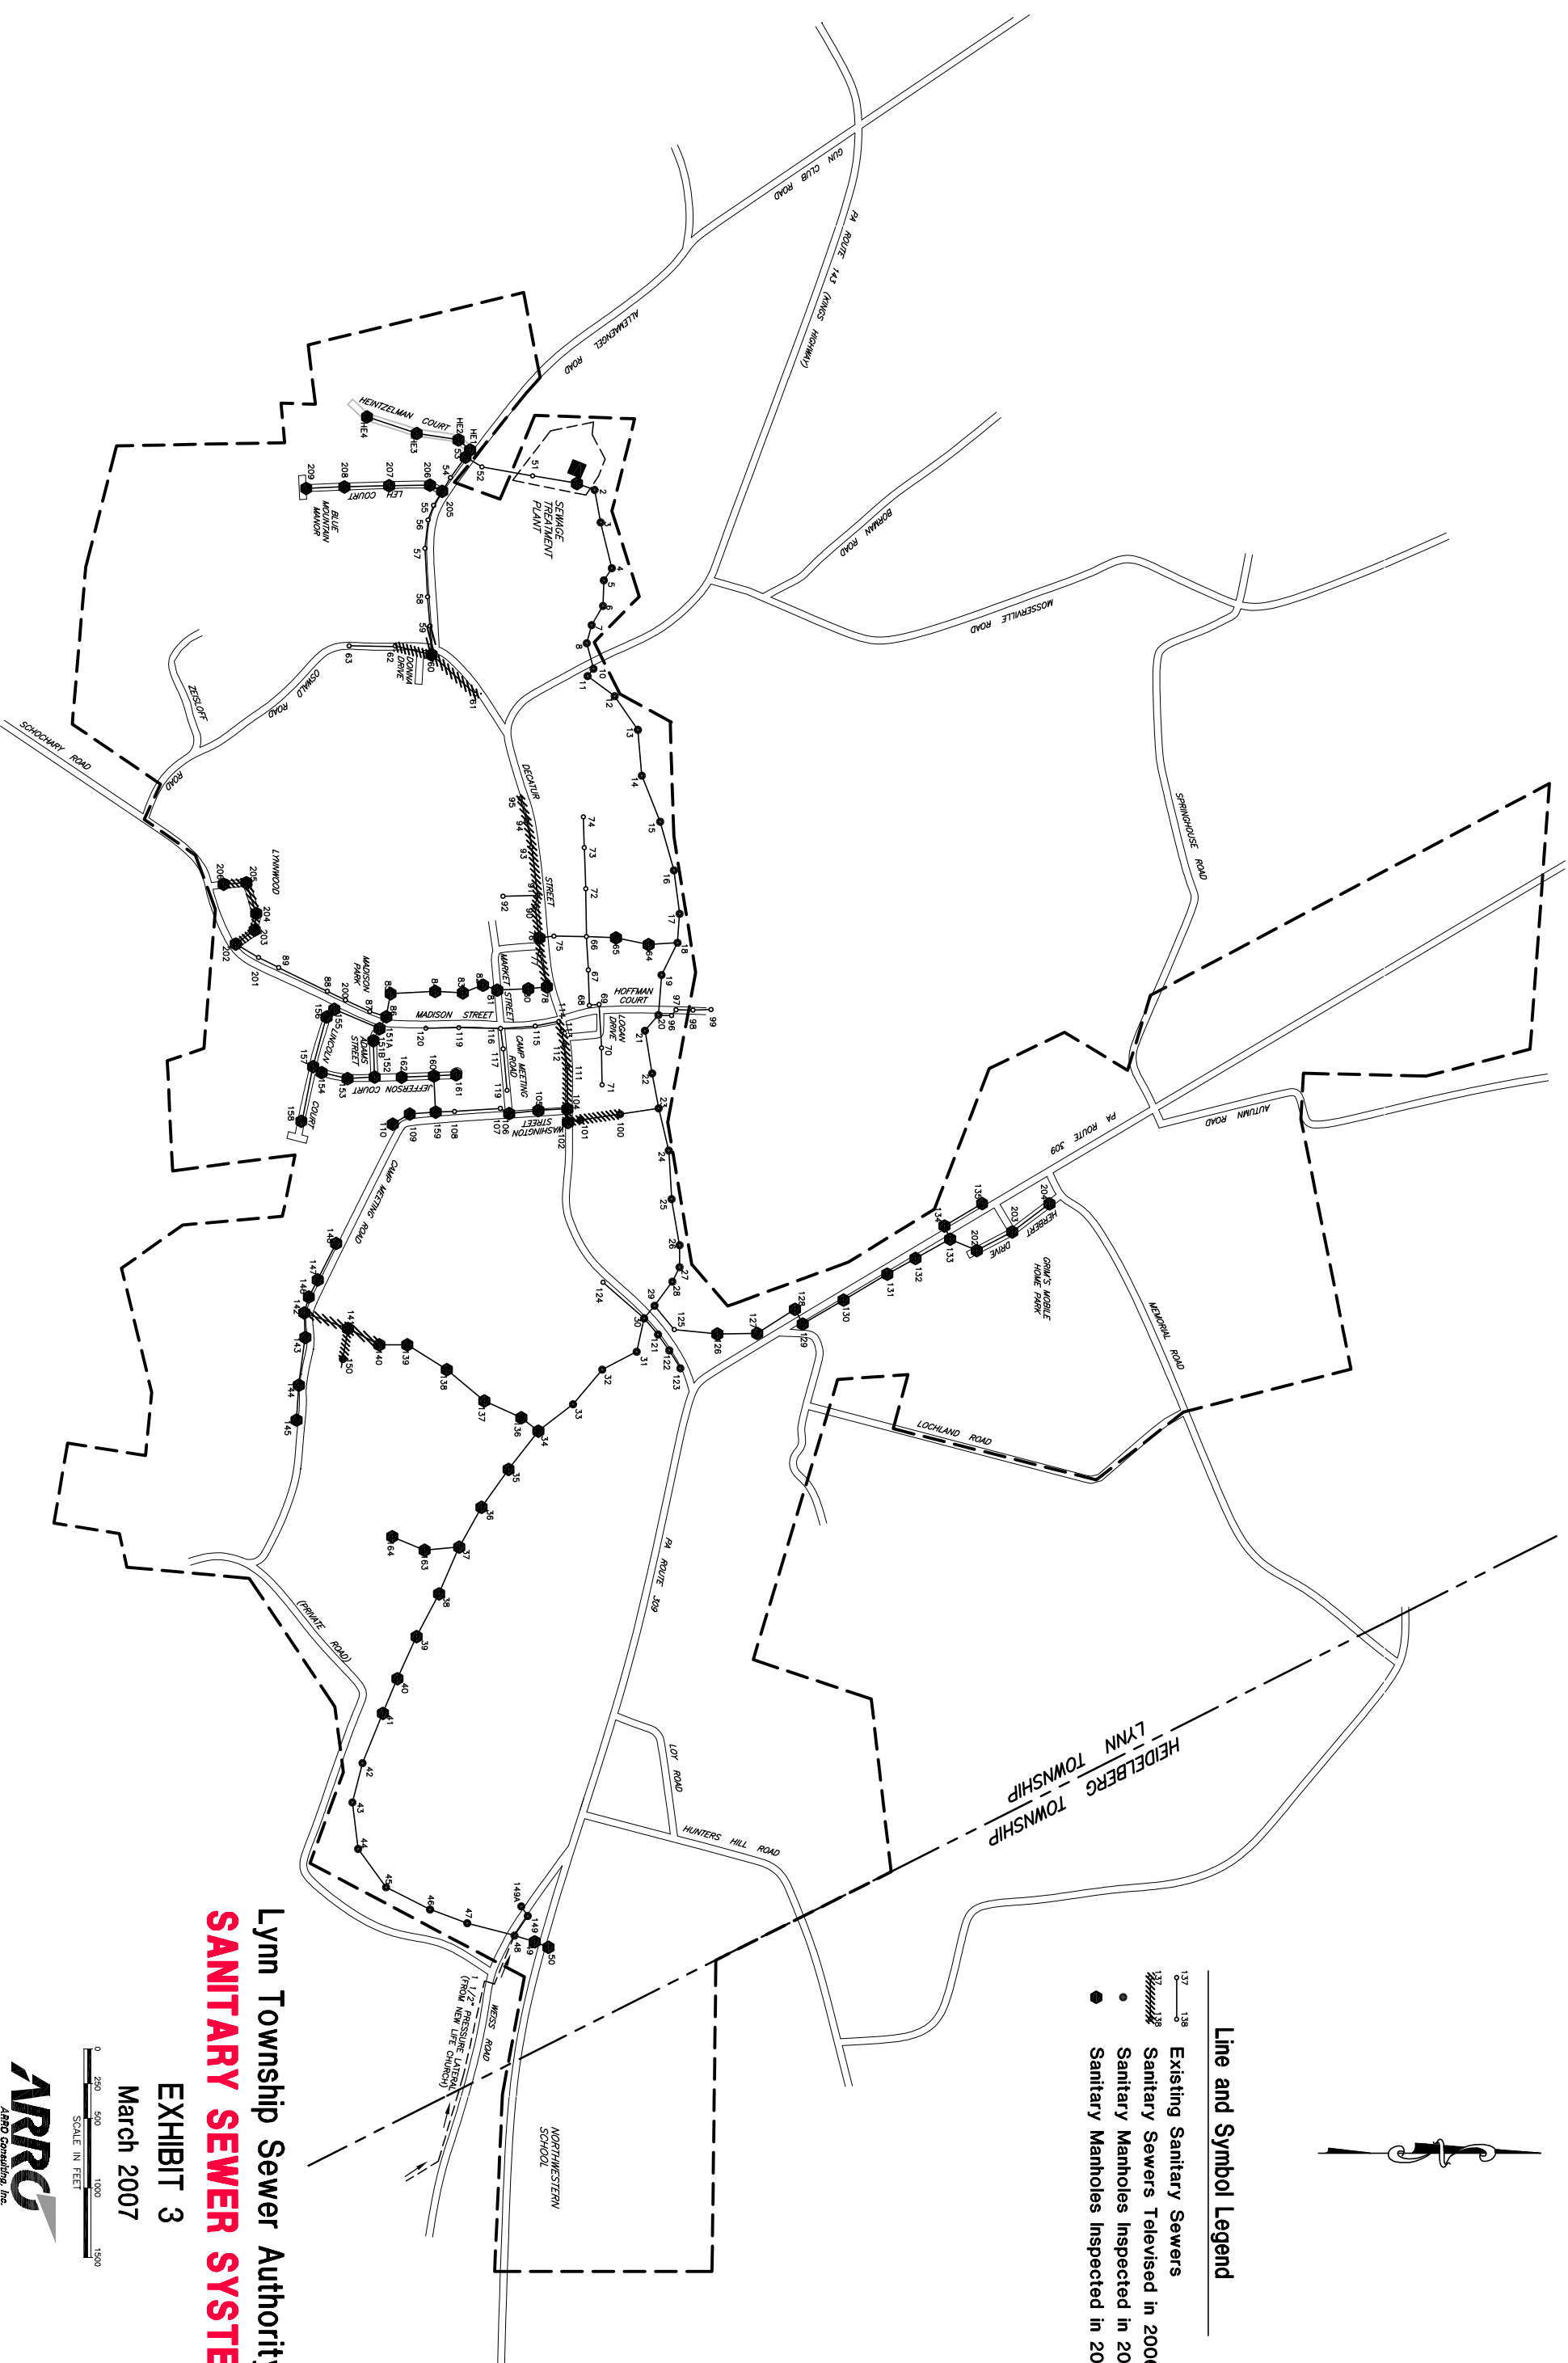

Line and Symbol Legend

- 1.37 Existing Sanitary Sewers
- 1.38 Sanitary Sewers Televised in 2006
- Sanitary Manholes Inspected in 2006
- Sanitary Manholes Inspected in 2007

Lynn Township Sewer Authority
SANITARY SEWER SYSTEM